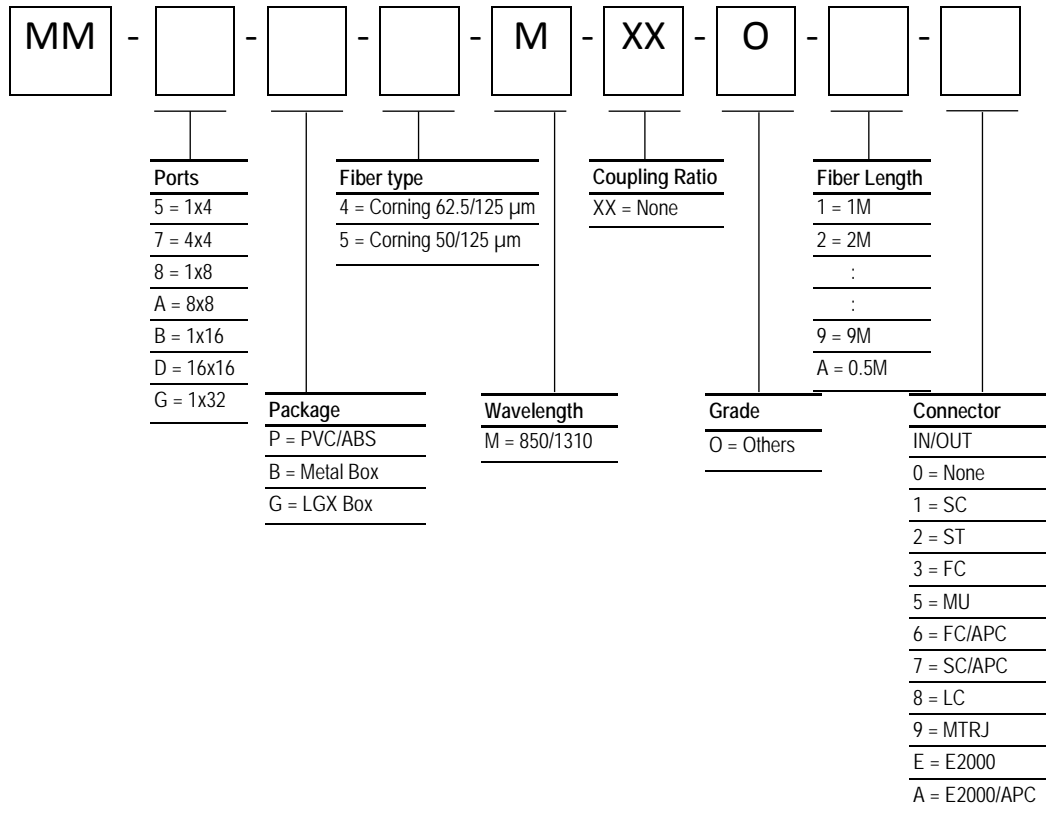

Fused Coupler 1x4 to 1x32, multi mode, wide band

Ordering Information

Indicate your requirements by selecting one option from each configuration table. Please write the corresponding codes in the available boxes to form your part number. For more information on this or other products and their availability, please contact HUBER+SUHNER Cube Optics AG at +49-6131-69851-0 or via email at sales.cubo@hubersuhner.com.

Ordering example: **MM-5-P-4-M-XX-O-2-55**

HUBER+SUHNER Cube Optics AG
is certified according to ISO 9001.

WAIVER

It is exclusively in written agreements that we provide our customers with warrants and representations as to the technical specifications and/or the fitness for any particular purpose. The facts and figures contained herein are carefully compiled to the best of our knowledge, but they are intended for general informational purposes only.

HUBER+SUHNER Cube Optics AG
Robert-Koch-Strasse 30
55129 Mainz
Germany

phone: +49-6131-69851-0
fax: +49-6131-69851-79
sales.cubo@hubersuhner.com

www.hubersuhner.com
www.cubeoptics.com