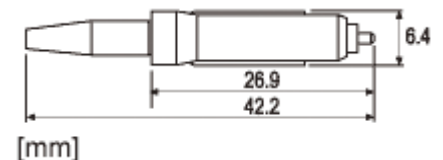

LC

A small form factor connector that uses a new, smaller ferrule standard. Together with the small design of CUBO's components it allows very compact system solutions.

MU

Similar to the SC type, but just half the size, this small form factor connector can be used in all kinds of applications from LANs to telecommunications. When combined with radically miniaturized components from CUBO, it ensures that not a centimetre of precious space will be wasted in optical systems.