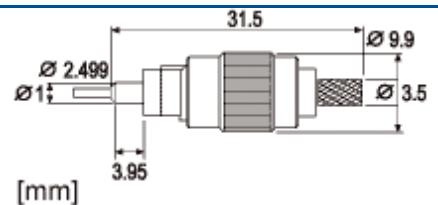

Connector Types

Connect the Cube with your choice of connectors. Since picking the right connector is important, we've included a brief guide to help you make the right selection. Note that most connectors are available as PC (Physical Contact) or APC (8° Angled Physical Contact) versions for high return losses, which are needed for analog and high bitrate data transmission systems.

LC

A small form factor connector that uses a new, smaller ferrule standard. Together with the small design of CUBO's components it allows very compact system solutions.

MU

Similar to the SC type, but just half the size, this small form factor connector can be used in all kinds of applications from LANs to telecommunications. When combined with radically miniaturized components from CUBO, it ensures that not a centimetre of precious space will be wasted in optical systems.