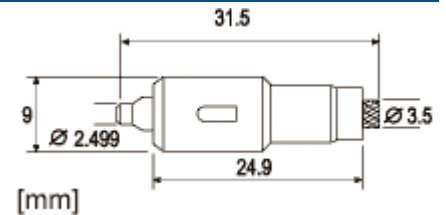

Connector Types

Connect the Cube with your choice of connectors. Since picking the right connector is important, we've included a brief guide to help you make the right selection. Note that most connectors are available as PC (Physical Contact) or APC (8° Angled Physical Contact) versions for high return losses, which are needed for analog and high bitrate data transmission systems.

SC

A worldwide used push / pull connector for all types of applications while offering a great value for money. SC connectors support duplex configuration, PC and APC versions are available.