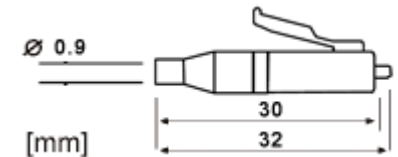

LC

A small form factor connector that uses a new, smaller ferrule standard. Together with the small design of CUBO's components it allows very compact system solutions.

MU

Similar to the SC type, but just half the size, this small form factor connector can be used in all kinds of applications from LANs to telecommunications. When combined with radically miniaturized components from CUBO, it ensures that not a centimetre of precious space will be wasted in optical systems.