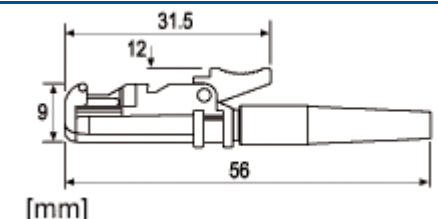

LC

A small form factor connector that uses a new, smaller ferrule standard. Together with the small design of CUBO's components it allows very compact system solutions.

MU

Similar to the SC type, but just half the size, this small form factor connector can be used in all kinds of applications from LANs to telecommunications. When combined with radically miniaturized components from CUBO, it ensures that not a centimetre of precious space will be wasted in optical systems.

E 2000

This push pull connector with an integrated, automatic protective cap avoids dirt on the ferrule and provides enhanced laser safety in systems with high optical power. The design as well as the color and mechanical coding support high-packing applications.